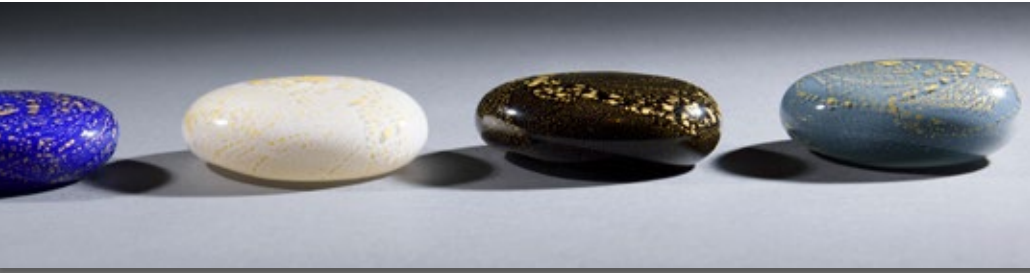

## HAND-BLOWN GLASS URN FOR CHILDRENS ASHES

*Secure Haven have developed, with British artisans, an exclusive range of contemporary and discreet hand-blown glass urns to safeguard children's ashes. Using glass in this way, allows us to create a hollow one-piece urn, which can be filled with ashes from the base which is then sealed with a closure. These urns have been finished in three sympathetic, soft colours.*

## HAND-BLOWN GLASS MEMORY PEBBLES

*Hand-blown by British artists, these unique glass memory pebbles are created hollow. They can be filled with ashes from a small aperture at the base or a lock of hair can be placed inside. The base is then sealed with a simple closure.*