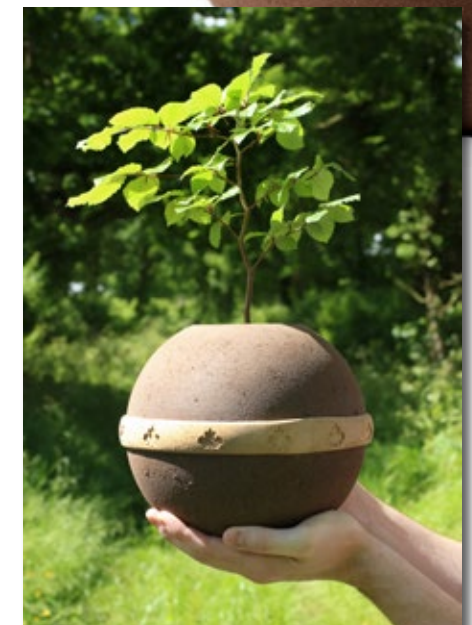

Limbo Geos Urn for Infant or Small Pets

This smaller Geos urn can be used in exactly the same way as illustrated above but is simply produced to accommodate smaller sets of ashes, such as that of a child or smaller faithful pet.

100% Biodegradable

15cm diameter 1.5kg

weight 0.75litre

LIMBO