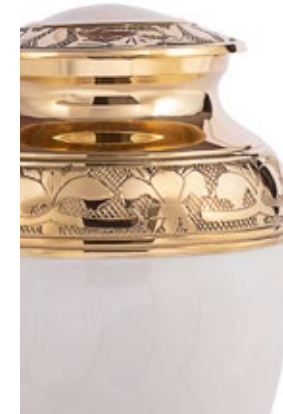

LES GRAND VENTS – UNIQUE WOODEN URNS

Secure Haven are proud to be the exclusive UK distributor to these rather exquisite wooden Les Grand Vents from Canada. Turned from a single log, each urn is completely unique in its appearance.

Martin Huot is an extremely talented artist and woodturner. Working as 'Les Grands Vents' he produces exceptional solid wood funeral urns. These are hand carved and turned from one single log in various local woods such as Cherry and Maple – all sourced locally in Quebec, Canada.

These very tactile urns are polished with beeswax to achieve a glass-like, smooth finish. They would sit proudly within the family home as a piece of natural artwork and discreetly hold the ashes of a loved one or family pet.

In turning and crafting the urn, this exposes the very heart of the tree trunk to provide the stunning display of natural colours and textured grains. The domed cap is finished with a beautifully engineered brass thread.

As each urn is turned from a single sourced log, no two urns are the same. Each urn is signed, numbered and comes with a certificate of authenticity. Some urns can be offered with artistic metal embellishment, such as bronze work. Secure Haven also represent Les Grand Vents throughout Europe.

30cm high 18cm diameter 3.7litre

BRASS URNS FOR CHILDRENS ASHES

0.5L Honesty - Gold Finish
14cm high 10cm diameter 0.5litre
Grey Velveteen Presentation Box