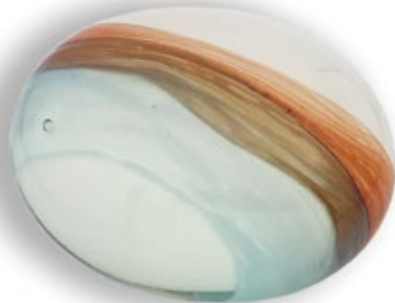

**French Grey & 24ct Gold Leaf**  
10cm long 8cm wide 3cm deep 25grams

**Soft Blue & 24ct Gold Leaf**  
10cm long 8cm wide 3cm deep 25grams

**Olive Green & 24ct Gold Leaf**  
10cm long 8cm wide 3cm deep 25grams

**Soft Pink & 24ct Gold Leaf**  
10cm long 8cm wide 3cm deep 25grams

**Summer Sky**  
10cm long 8cm wide 3cm deep 25grams

## HAND-BLOWN GLASS MEMORY PEBBLES

Rainbow  
10cm long 8cm wide 3cm deep 25grams

Earth – Amber Flow  
10cm long 8cm wide 3cm deep 25grams

Earth – Russet & Grey  
10cm long 8cm wide 3cm deep 25grams

Earth – Aqua Blue  
10cm long 8cm wide 3cm deep 25grams